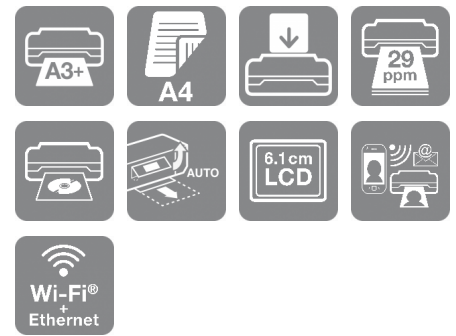

Expression Photo HD XP-15000

DATASHEET / BROCHURE

Produce high-quality, glossy photos from Epson's smallest A3+ photo printer with Claria Photo HD Inks.

Create professional-looking photos up to A3+ at home with this compact and stylish photo printer. Enjoy natural and vibrant prints with greater detail thanks to the six colour Claria Photo HD Inks with red and grey. The XP-15000 also offers a suite of mobile printing apps and a large LCD screen.