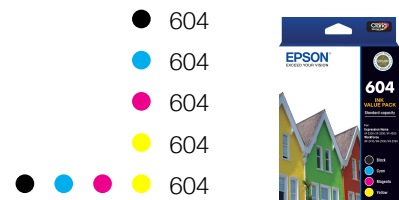

### INK YIELD DATA

	604	604XL
Black	150 pages*	500 pages*
Cyan, Magenta, Yellow	130 pages*	350 pages*

\* Approx. page yield based on ISO/IEC 24711/24712 or ISO/IEC 29102/29103. Actual yield will vary depending on images printed and usage conditions. For more information visit <http://www.epson.eu/pageyield>