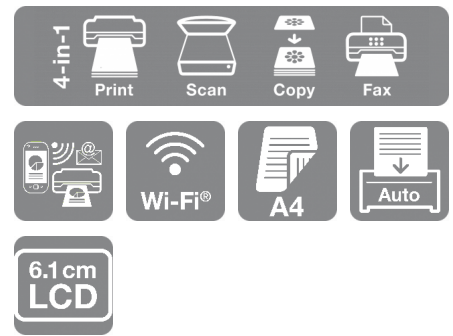

WorkForce WF-2950

DATASHEET / BROCHURE

Compact 4-in-1 inkjet printer designed for home and small offices with ADF, large LCD screen, Wi-Fi and mobile printing.

This stylish, compact and easy-to-use 4-in-1 inkjet printer can reduce waste and costs with A4 double-sided printing and affordable individual inks. Speed through multi-page copying, scanning and faxing with the Automatic Document Feeder (ADF) and the large 6.1cm LCD screen. Printing on the go is easy with Wi-Fi, Wi-Fi Direct and mobile printing apps¹ and utilise scan-to-cloud.

Compact and stylish

With its sleek and refined form, it's easy to integrate this space-saving, 4-in-1 model into any home office.

Easy to use

On the spot the printer's functions can be easily navigated thanks to the intuitive user interface and large LCD screen. Speed through tasks using the 30-page ADF (Automatic Document Feeder) for multi-page scanning, copying and faxing with minimal effort. Save paper and money with A4 double-sided printing.